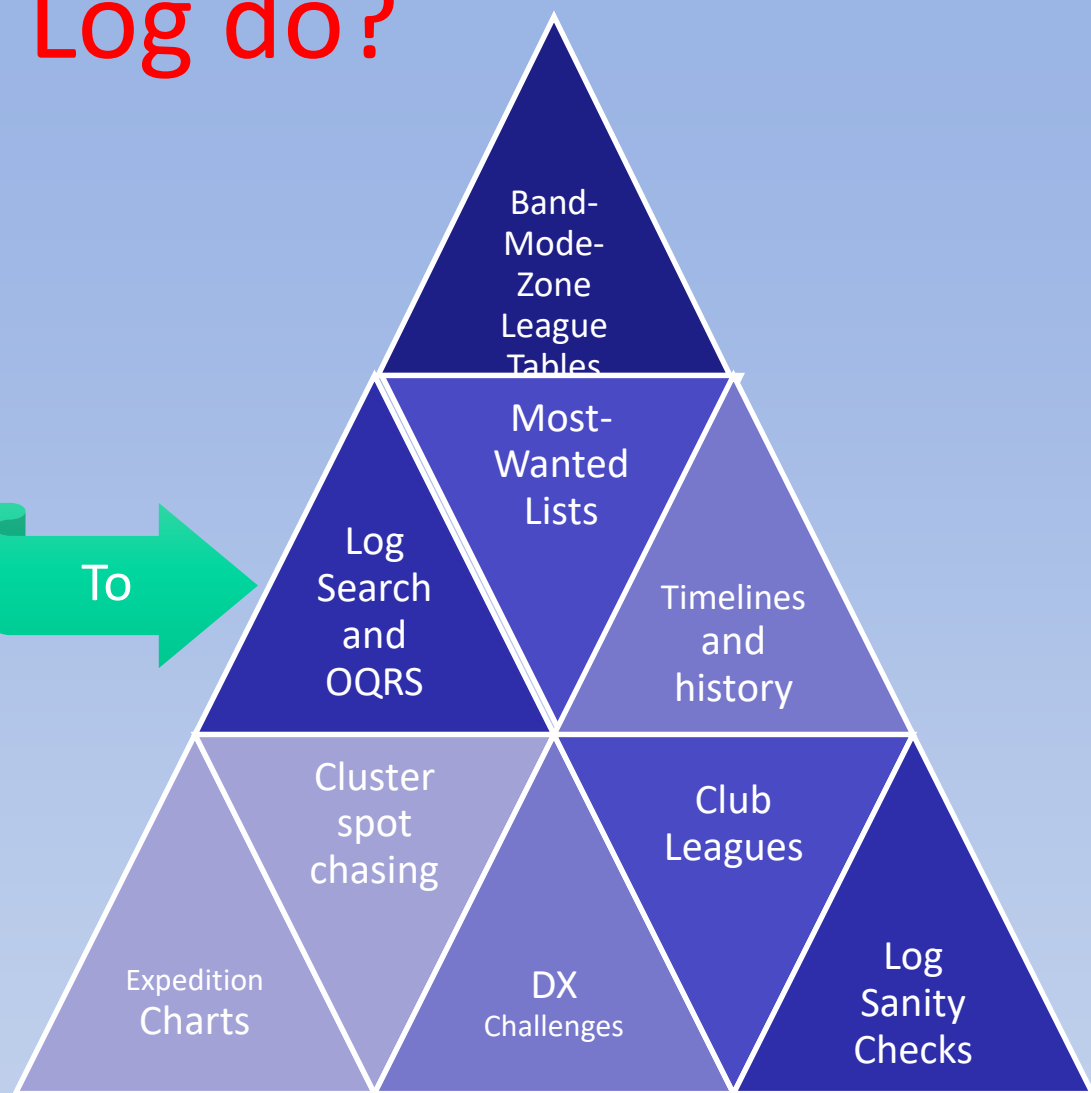

Explore the world of rare DXCC entities and gain a deeper understanding of “DX”.

W9DXCC 2024

What can Club Log do?

The only information that enters Club Log is from:

Real QSOs

Real amateur logs

W9DXCC 2024

Examples of Club Log Features

League Tables

Propagation

Most Wanted

Log Search

Expedition Charts

Leaderboards

OQRS

Call Tester