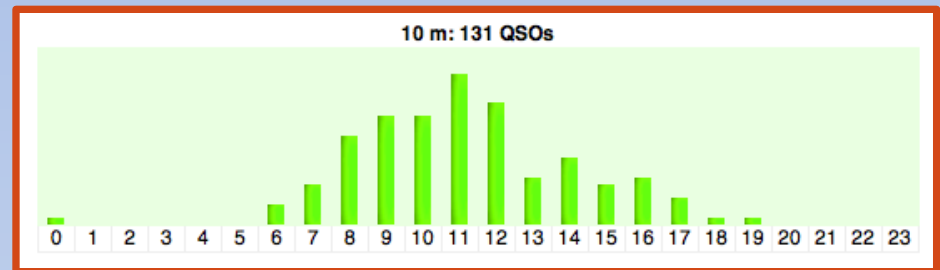

W9DXCC 2024

Also for new DXers

Club Log shows you how you are progressing, what you need to work, how your peers are doing...**it inspires activity.**

Statistics for ERITREA

- 'Most Wanted' Rank: 27
- CQ zone: 37 — ITU zone: 48
- Continent: AF
- Approximate location: **15.30° 38.90°**
- ADIF number: 51
- **Check propagation...**

Explore the world of rare DXCC entities and gain a deeper understanding of “DX”.

W9DXCC 2024

What can Club Log do?

The only information that enters Club Log is from:

Real QSOs

Real amateur logs

W9DXCC 2024

Examples of Club Log Features